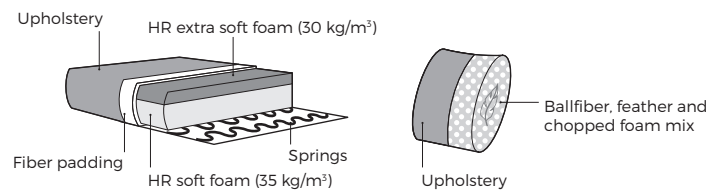

Lupin

Lupin

Comfort

1. Upholstery

Fabric

2. Legs

524
Plastic

IMPORTANT:

Upholstered furniture is handmade using soft materials therefore measurements may vary up to +/- 5 cm.
Parts and sets shown in 2D drawings are left-sided. Parts and sets can be mirrored from left to right.