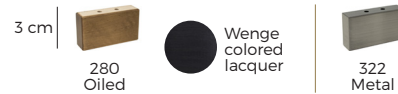

Mantanas

Mantanas

Comfort

1. Upholstery

* Leather covers may require more stitches than fabric covers.

2. Headrest & seat type

*Measures with fully opened mechanism

1 Electrical Δ

3. Armrests

4. Legs

IMPORTANT:

Upholstered furniture is handmade using soft materials therefore measurements may vary up to +/- 5 cm. Parts and sets shown in 2D drawings are left-sided. Parts and sets can be mirrored from left to right.