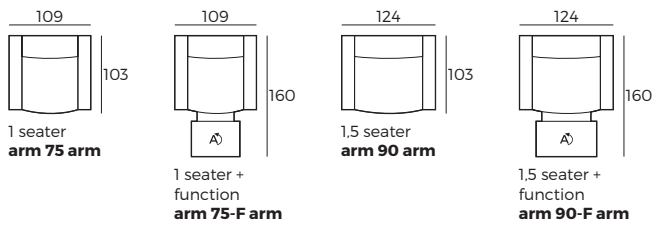

3. Armrests

4. Legs

IMPORTANT:

Upholstered furniture is handmade using soft materials therefore measurements may vary up to +/- 5 cm. Parts and sets shown in 2D drawings are left-sided. Parts and sets can be mirrored from left to right.

Single parts

Scale 1:100

CUSTOM MADE COMFORT

Mantanas

Scale 1:100

Single parts

Half sets

Sets