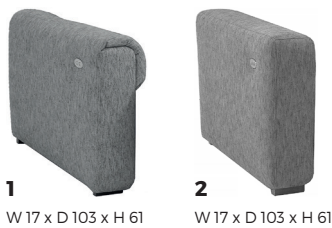

Mantanas

Mantanas

Comfort

1. Upholstery

* Leather covers may require more stitches than fabric covers.

2. Headrest & seat type

*Measures with fully opened mechanism

1 Electrical Δ

3. Armrests

4. Legs

IMPORTANT:

Upholstered furniture is handmade using soft materials therefore measurements may vary up to +/- 5 cm. Parts and sets shown in 2D drawings are left-sided. Parts and sets can be mirrored from left to right.

Single parts

Scale 1:100

CUSTOM MADE COMFORT

Mantanas

Scale 1:100

Single parts

Half sets

Sets