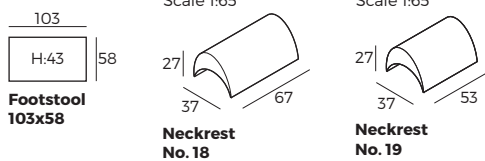

⌚ - electrical   *F - single electric function