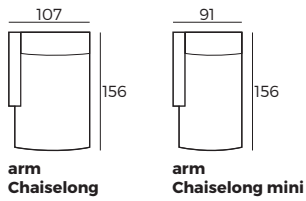

3. Armrests

4. Legs

IMPORTANT:

Upholstered furniture is handmade using soft materials therefore measurements may vary up to +/- 5 cm. Parts and sets shown in 2D drawings are left-sided. Parts and sets can be mirrored from left to right.

Single parts

Scale 1:100

CUSTOM MADE COMFORT

Mantanas

Scale 1:100

Single parts

Half sets

Sets