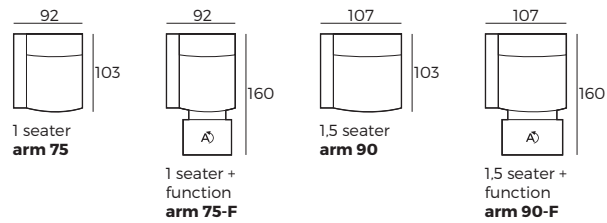

3. Armrests

4. Legs

IMPORTANT:

Upholstered furniture is handmade using soft materials therefore measurements may vary up to +/- 5 cm. Parts and sets shown in 2D drawings are left-sided. Parts and sets can be mirrored from left to right.

Single parts

Scale 1:100

CUSTOM MADE COMFORT

Mantanas

Scale 1:100

Single parts

Half sets

Sets