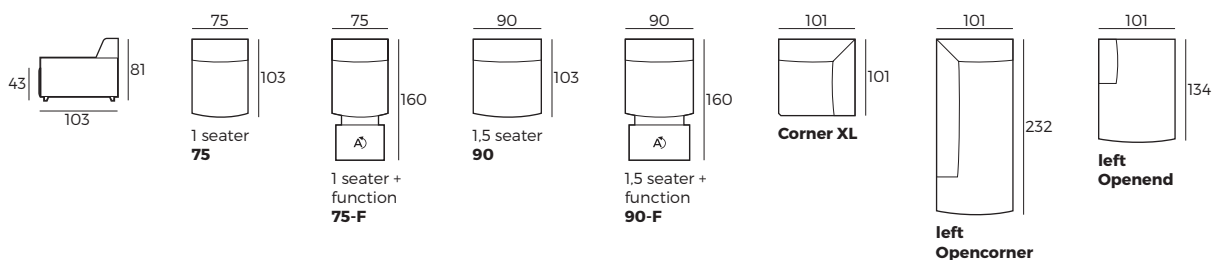

3. Armrests

4. Legs

IMPORTANT:

Upholstered furniture is handmade using soft materials therefore measurements may vary up to +/- 5 cm. Parts and sets shown in 2D drawings are left-sided. Parts and sets can be mirrored from left to right.

Single parts

Scale 1:100

CUSTOM MADE COMFORT

Mantanas

Scale 1:100

Single parts

Half sets

Sets