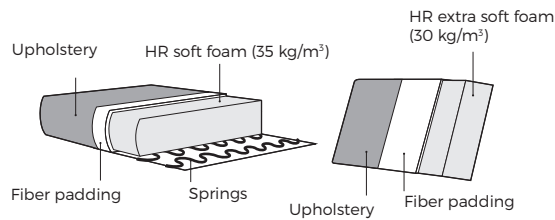

Shell

VILMERS

Shell

Comfort

1. Upholstery

Leder*

Stoff

* Lederbezüge benötigen mehr Nähte als Stoffbezüge.

2. Legs

Black metal

IMPORTANT:

Upholstered furniture is handmade using soft materials therefore measurements may vary up to +/- 5 cm.
Parts and sets shown in 2D drawings are left-sided. Parts and sets can be mirrored from left to right.

Measurements

Scale 1:35