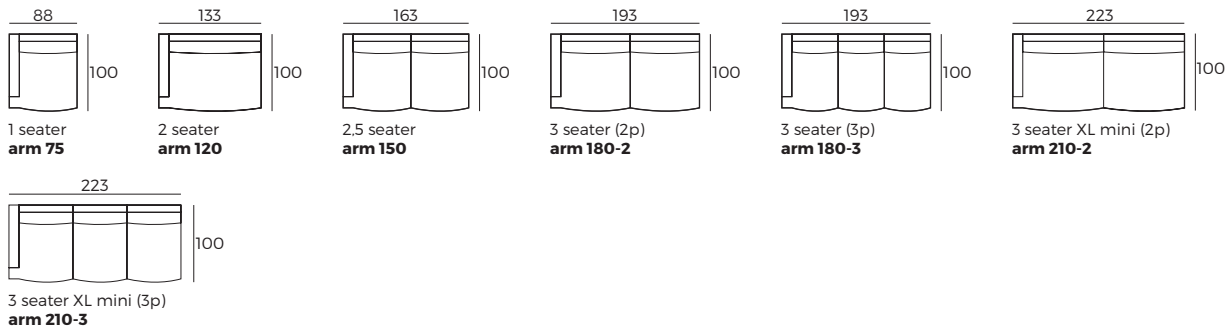

Sky

Scale 1:100

Half sets